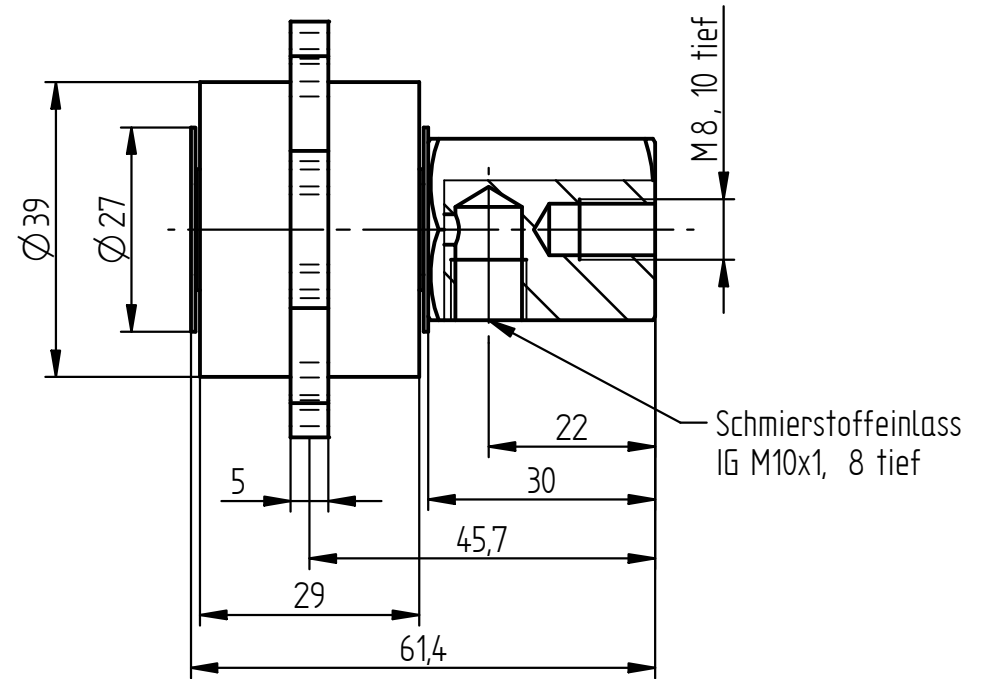

art. no. LAT-KR-S-10G

GRUETZNER
AUTOMATIC LUBRICATION