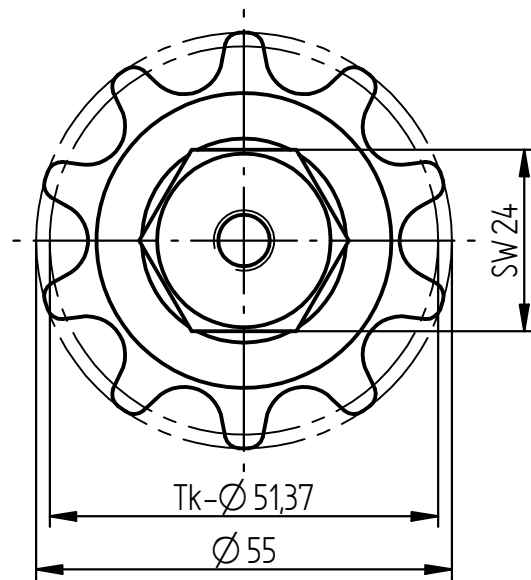

art. no. LAT-KR-S-10G

GRUETZNER
AUTOMATIC LUBRICATION