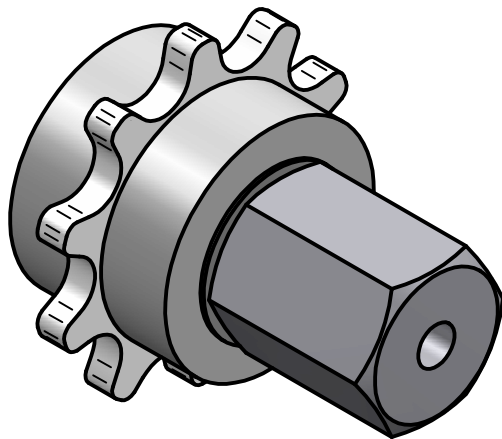

art. no. LAT-KR-S-10G

GRUETZNER
AUTOMATIC LUBRICATION