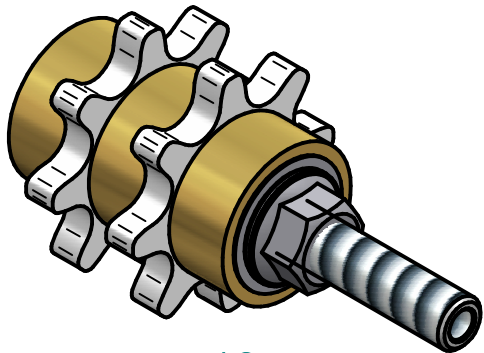

art. no. LAT-KR-S-16G

1:2

GRUETZNER
AUTOMATIC LUBRICATION