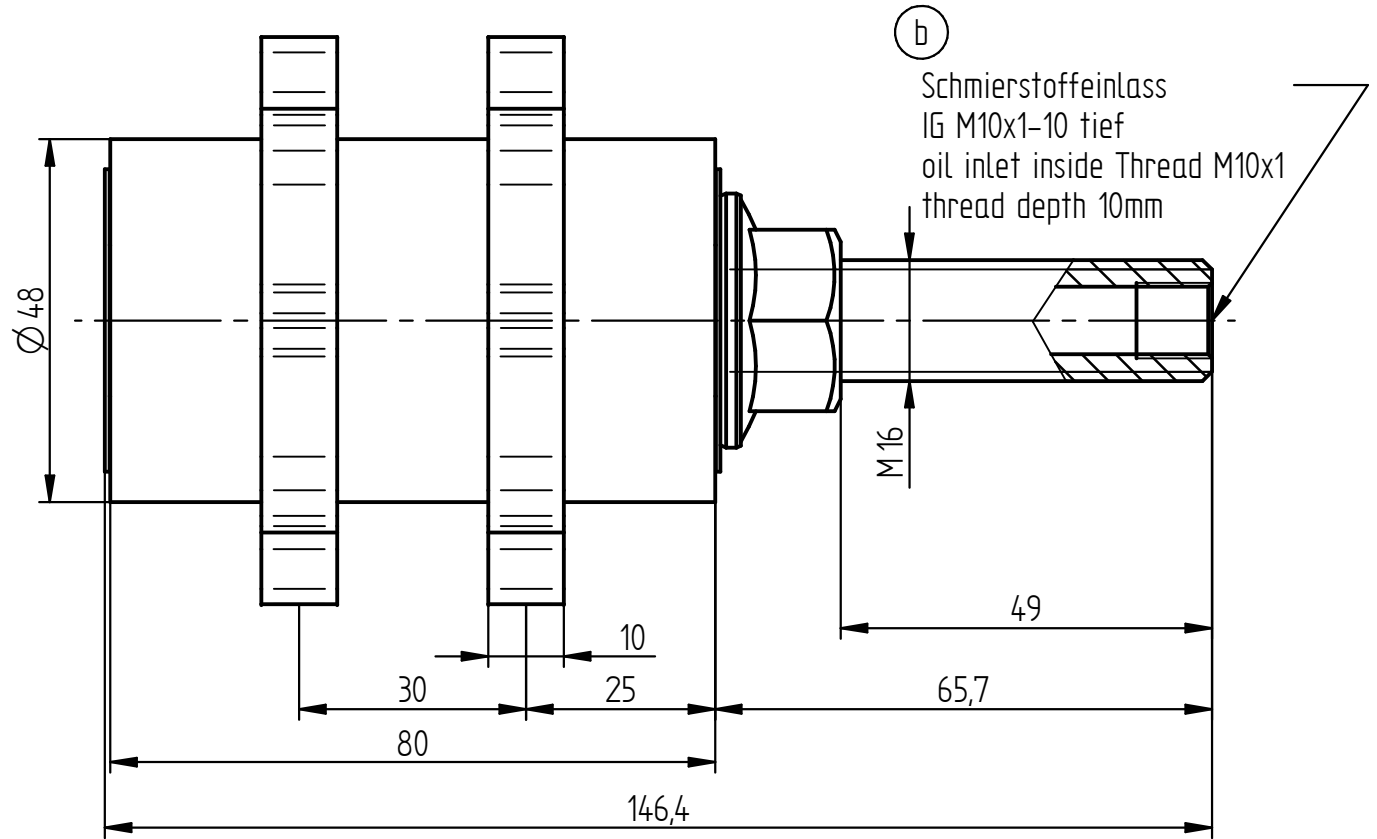

art. no. LAT-KR-S-16G

1:2

GRUETZNER
AUTOMATIC LUBRICATION