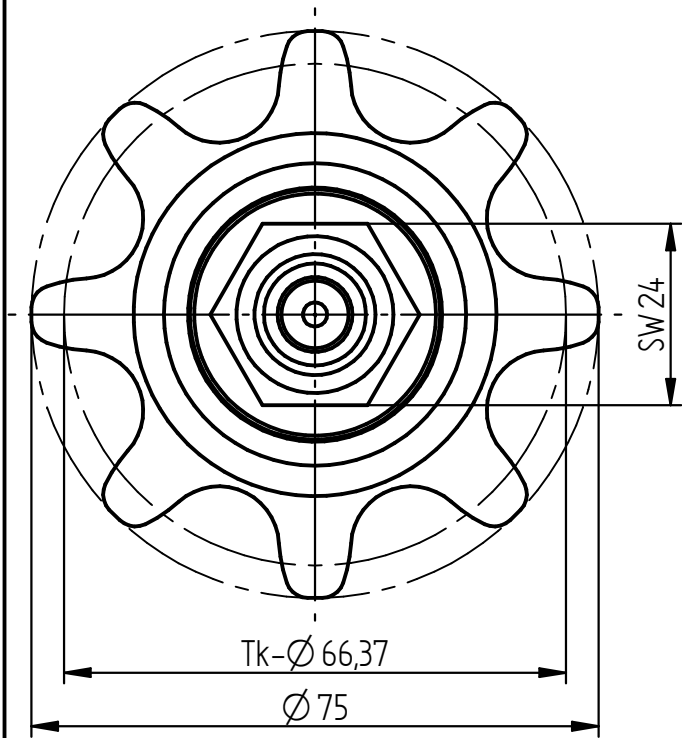

art. no. LAT-KR-S-16G

1:2

GRUETZNER
AUTOMATIC LUBRICATION