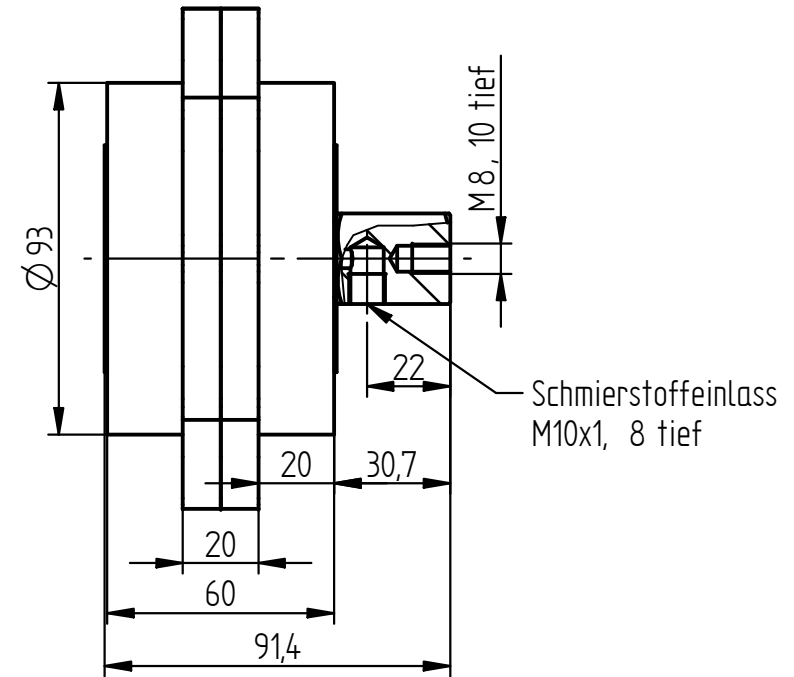

art. no. LAT-KR-S-24G

GRUETZNER
AUTOMATIC LUBRICATION