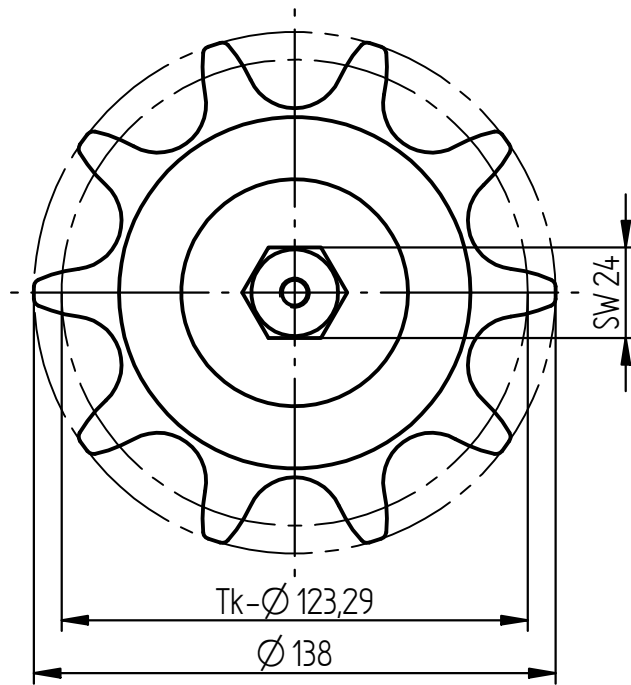

art. no. LAT-KR-S-24G

GRUETZNER
AUTOMATIC LUBRICATION