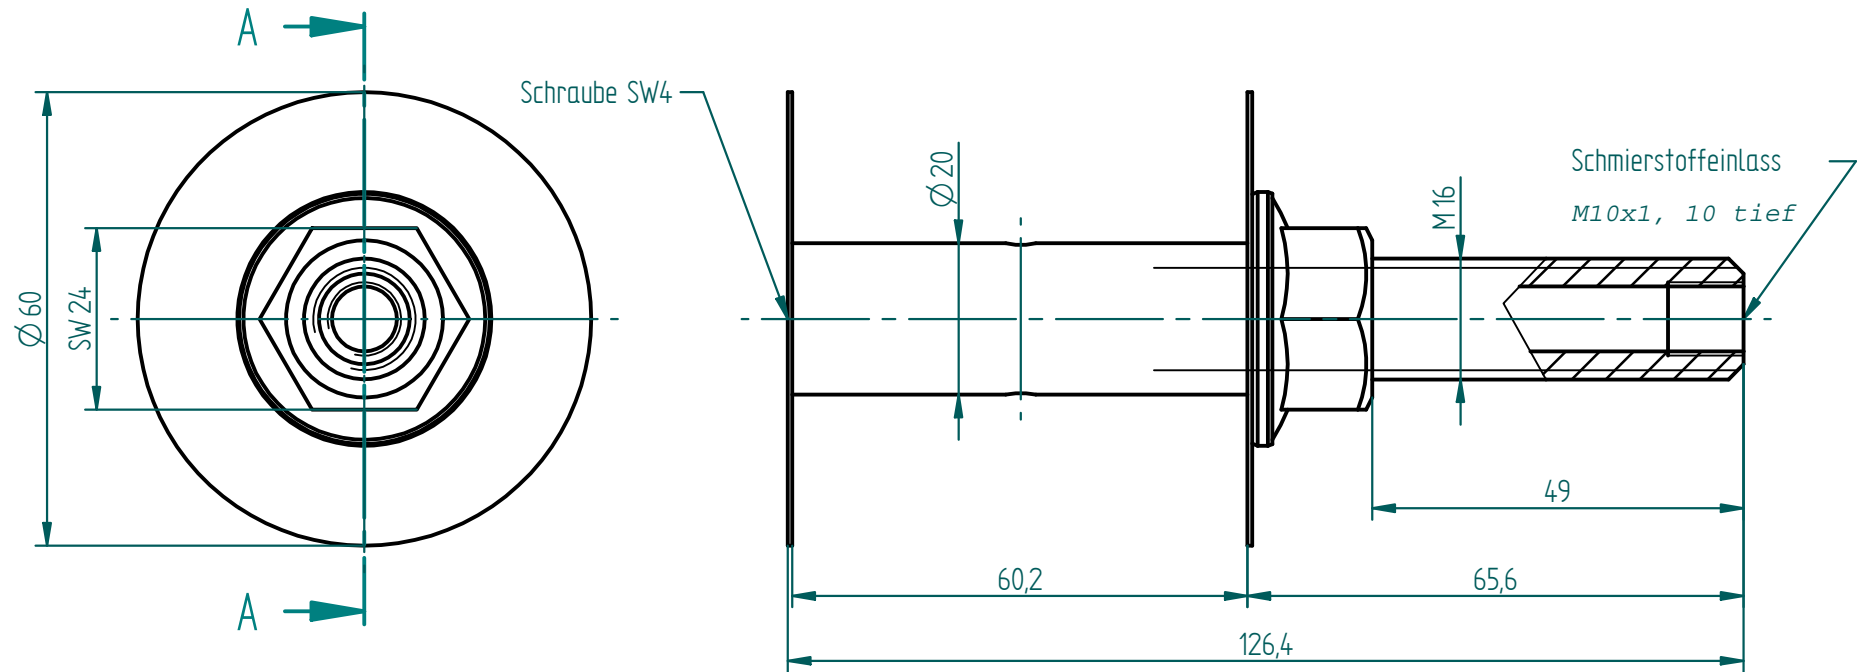

art. no. LAT-A-6

**GRUETZNER**  
AUTOMATIC LUBRICATION