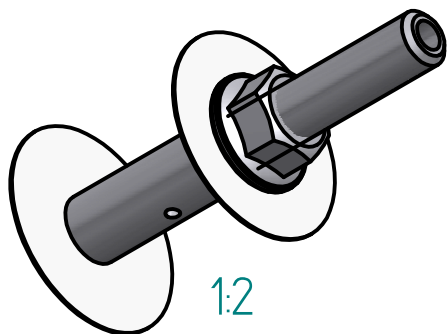

art. no. LAT-A-6

**GRUETZNER**  
AUTOMATIC LUBRICATION