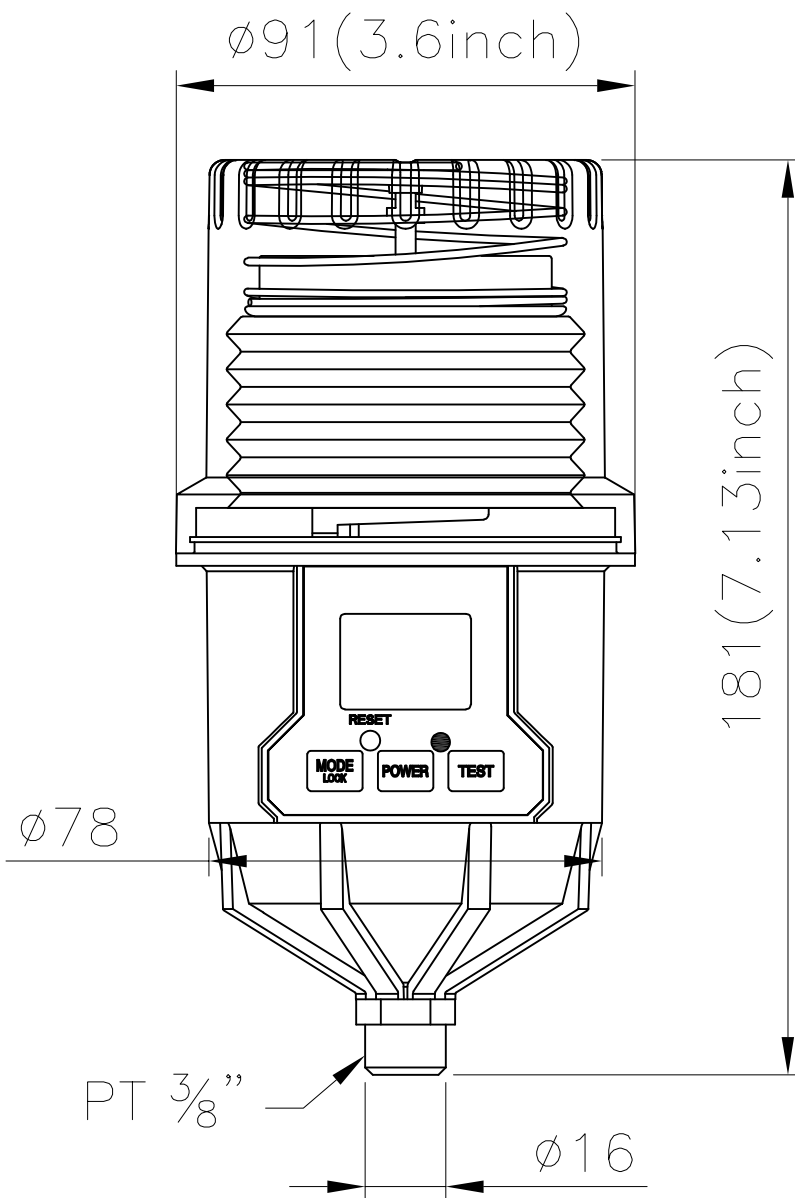

REV.	DESCRIPTION	DATE
△A0	INITIAL RELEASE	2023.05.12
△A1	-	-

Quantity	EA	Material	-			Project Name : G-LUBE EM B (125 ml)	
	Finish					Product Number : GL-EM-B-125	
	Scale	Unit	Drawing	Date	Drawing Name : ASM DWG(OUTLINE DIM'S DWG.)		
	1/1	mm	-	2023.05.12	Drawing No.: -		
			Checked	Date	Code(Part No): -		Sheet/Sheets
			-	2023.05.12			1/1