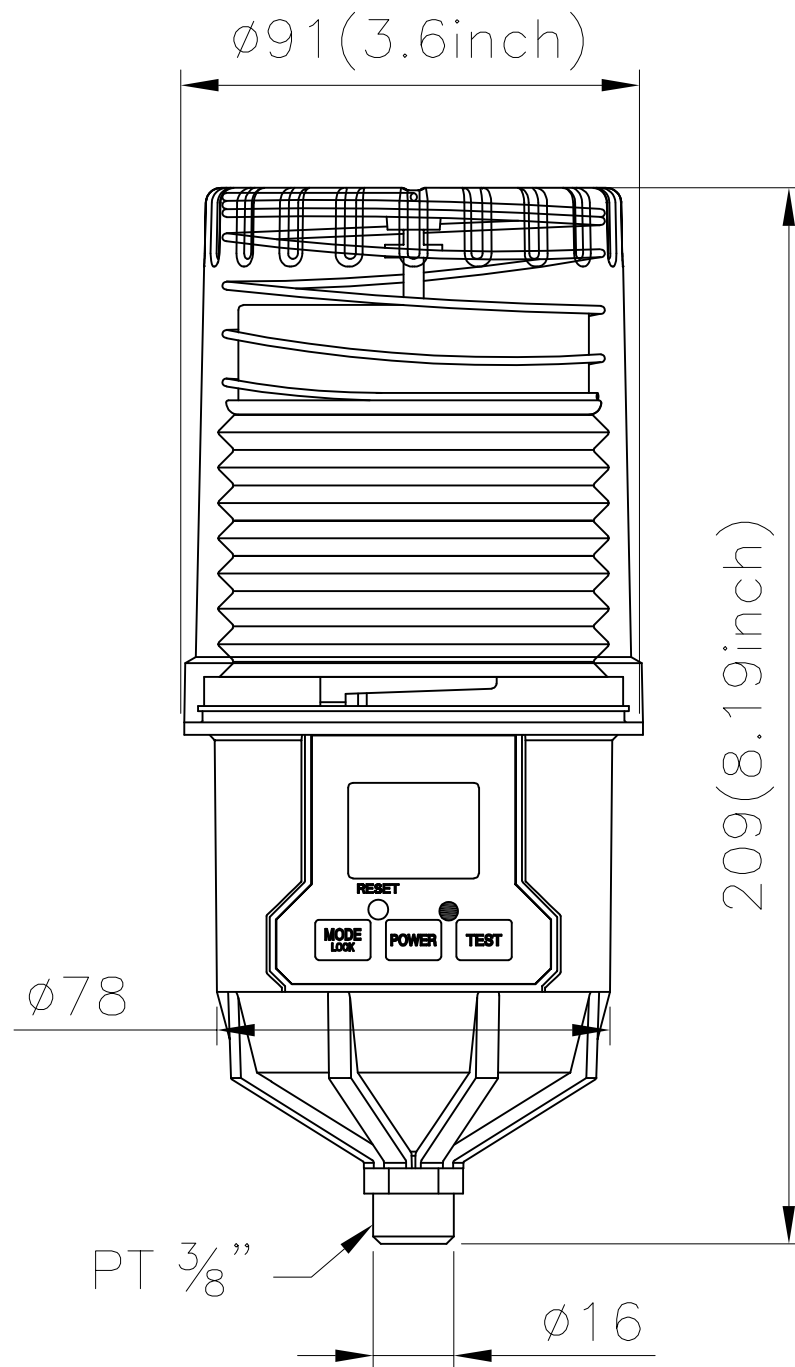

REV.	DESCRIPTION	DATE
△A0	INITIAL RELEASE	2023.05.12
△A1	-	-

Quantity	EA	Material	-			Project Name : G-LUBE EM B (250 ml)	
	Finish					Product Number : GL-EM-B-250	
	Scale	Unit	Drawing	Date	Drawing Name : ASM DWG(OUTLINE DIM'S DWG.)		
	1/1	mm	-	2023.05.12	Drawing No.: -		
			Checked	Date	Code(Part No): -		Sheet/Sheets
			-	2023.05.12			1/1