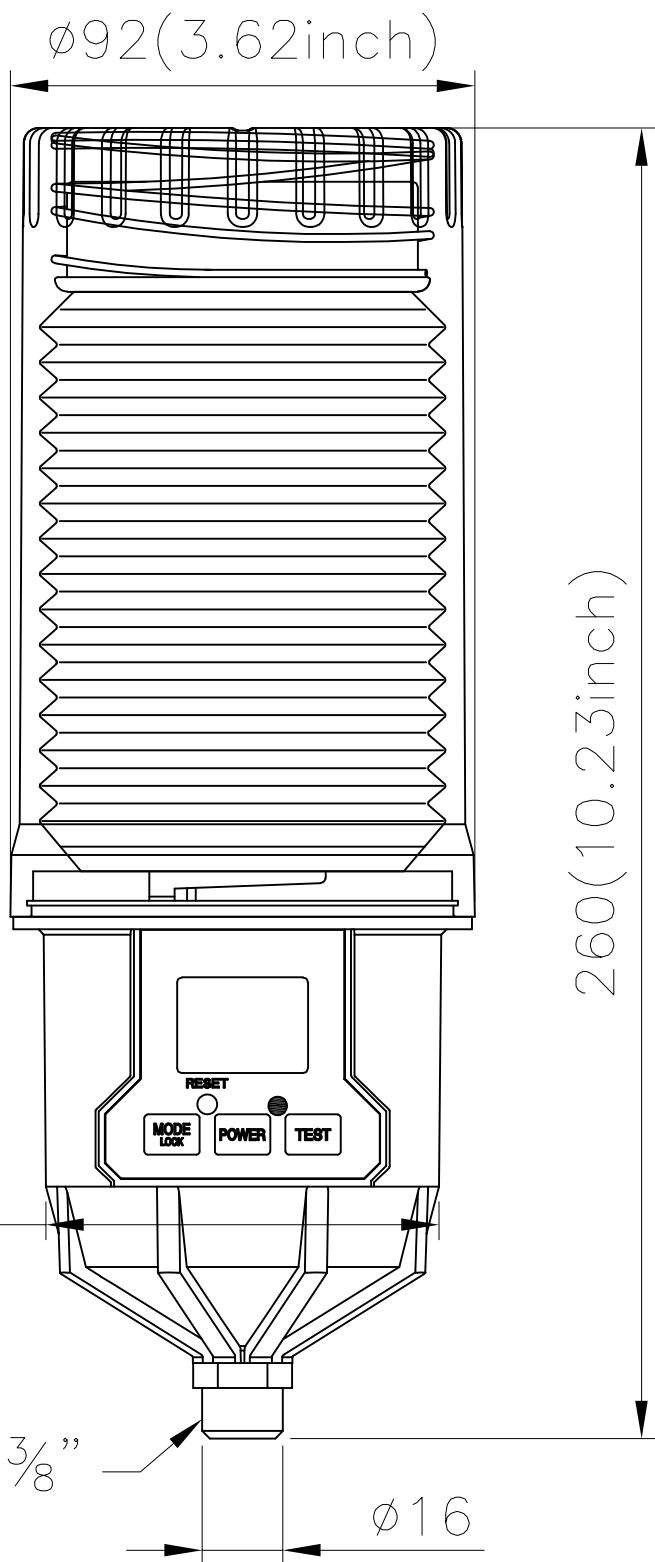

REV.	DESCRIPTION	DATE
△A0	INITIAL RELEASE	2023.05.12
△A1	-	-

$\phi 78$

PT 3/8"

$\phi 16$

Quantity	EA	Material	-	Project Name : G-LUBE EM B (500 ml)		
	Finish				Product Number : GL-EM-B-500	
	Scale	Unit	Drawing	Date	Drawing Name : ASM DWG(OUTLINE DIM'S DWG.)	
	1/1	mm	-	2023.05.12	Drawing No.:	-
			Checked	Date	Code(Part No):	-
			Approved	Date	Sheet/Sheets	
			-	2023.05.12	1/1	