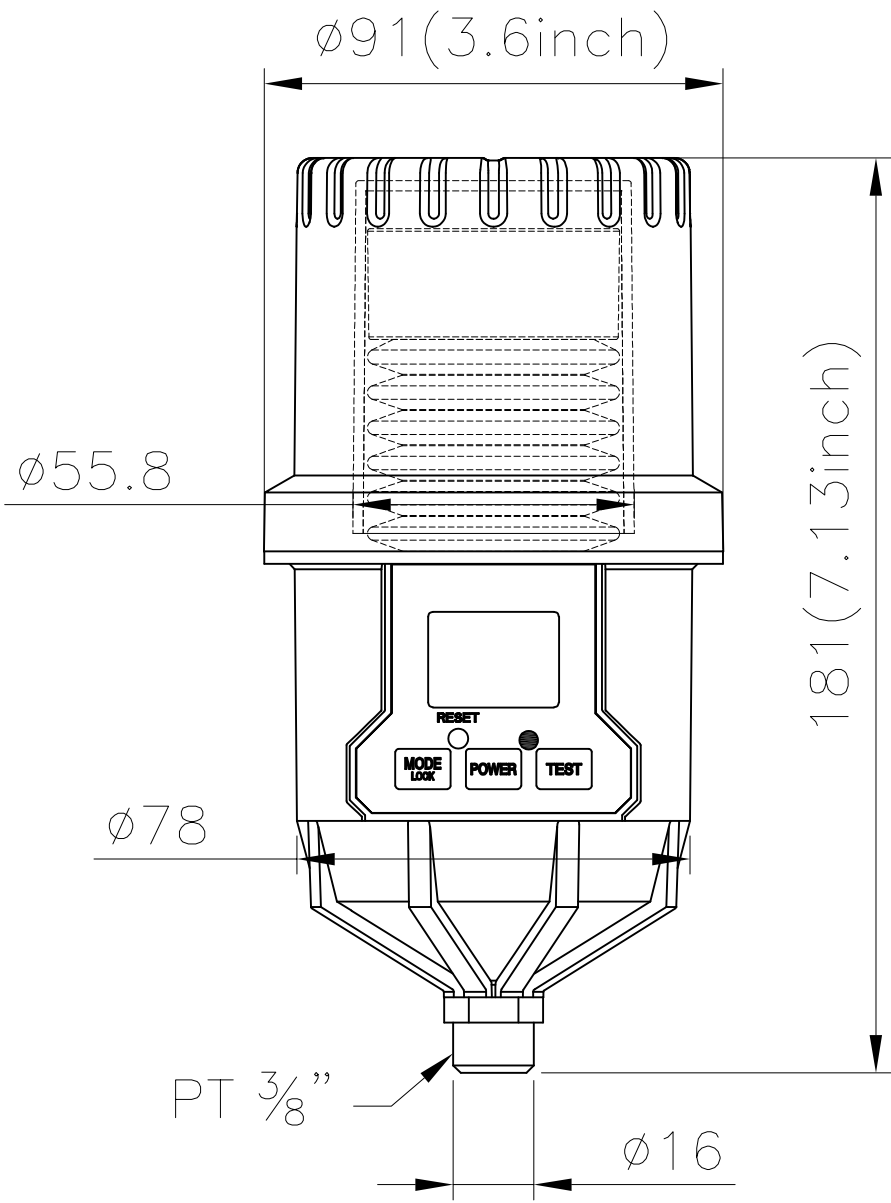

REV.	DESCRIPTION	DATE
△A0	INITIAL RELEASE	2023.05.12
△A1	-	-

Quantity	EA	Material	-	Project Name : G-LUBE EM B (60 ml)			
	Finish			Product Number : GL-EM-B-60			
	Scale	Unit	Drawing	Date	Drawing Name : ASM DWG(OUTLINE DIM'S DWG.)		
	1/1	mm	-	2023.05.12	Drawing No.: -		
			Checked	Date	Code(Part No): -		Sheet/Sheets
			-	2023.05.12			1/1