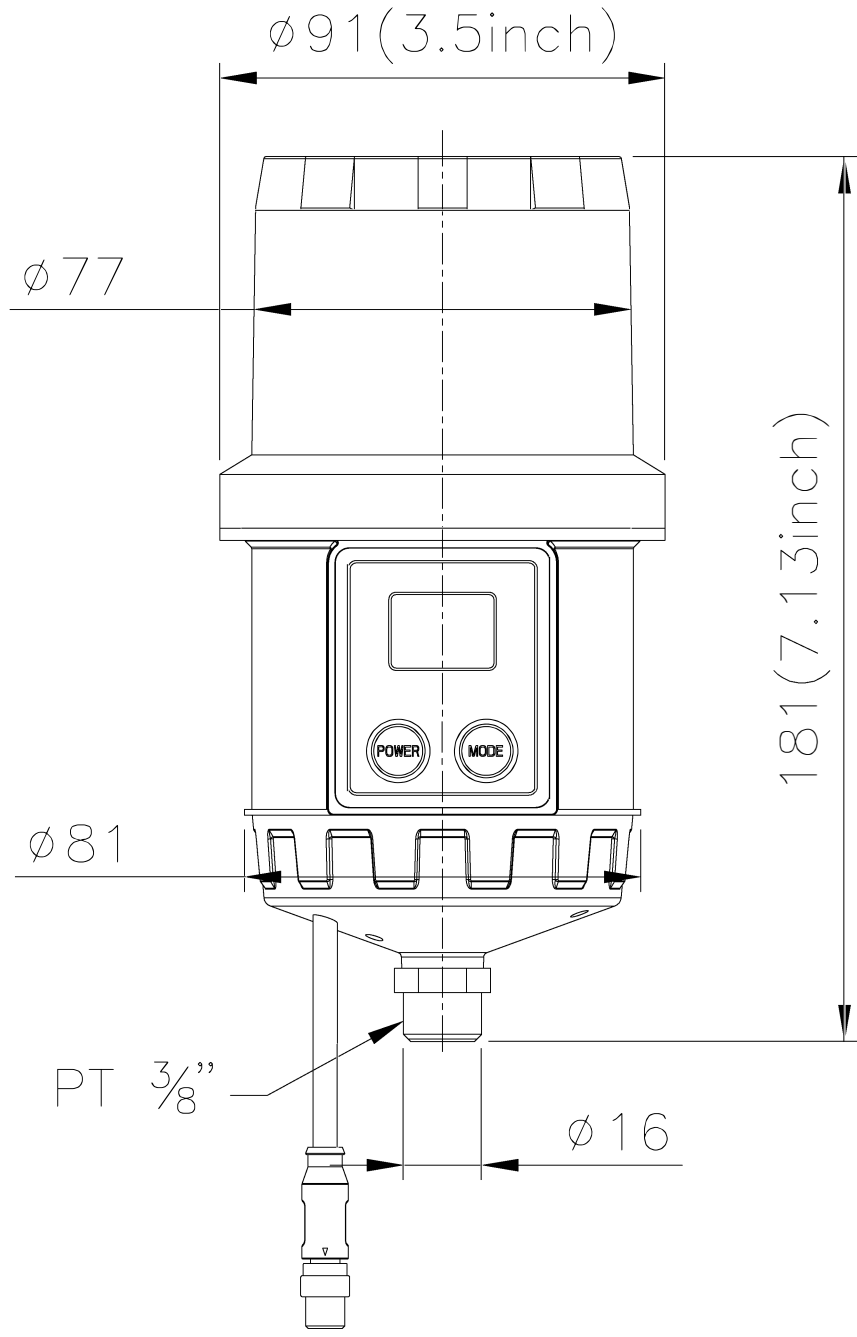

REV.	DESCRIPTION	DATE
△A0	INITIAL RELEASE	2015.03.27
△A1	-	-

Quantity	EA	Material	-			Project Name : G-LUBE EM: Models V, D 120 ml	
	Finish					Product Number : GL-EM-V-120 GL-EM-D-120	
	Scale	Unit	Drawing	Date	Drawing Name : ASM DWG(OUTLINE DIM'S DWG.)		
	1/1	mm	-	2015.03.27	Drawing No.:	-	Sheet/ Sheets
		Checked	Date	Code(Part No): -		1/1	
		Approved	Date				
		-	2015.03.27				