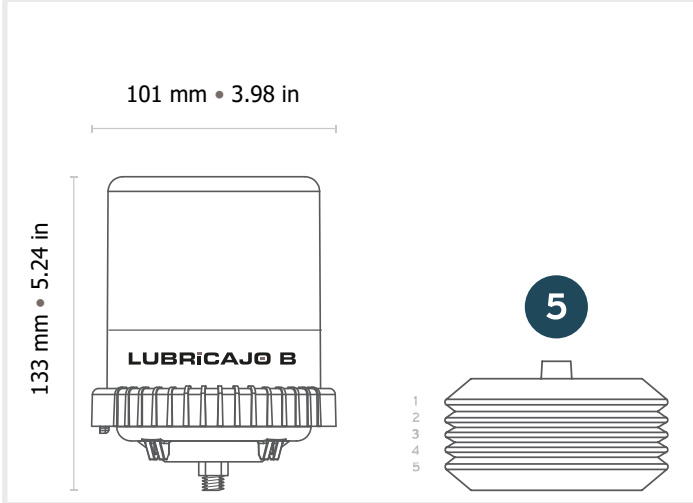

LUBRICAJO B

Dimension sheet

Volume 120 ml Art. no. LJ-EM-B-120

Volume 240 ml Art. no. LJ-EM-B-240

Volume 480 ml Art. no. LJ-EM-B-480