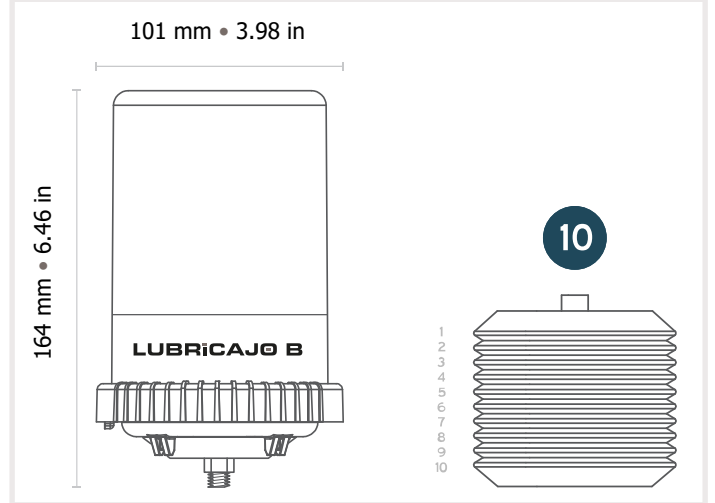

LUBRICAJO B

Dimension sheet

Volume 120 ml Art. no. LJ-EM-B-120

Volume 240 ml Art. no. LJ-EM-B-240

Volume 480 ml Art. no. LJ-EM-B-480