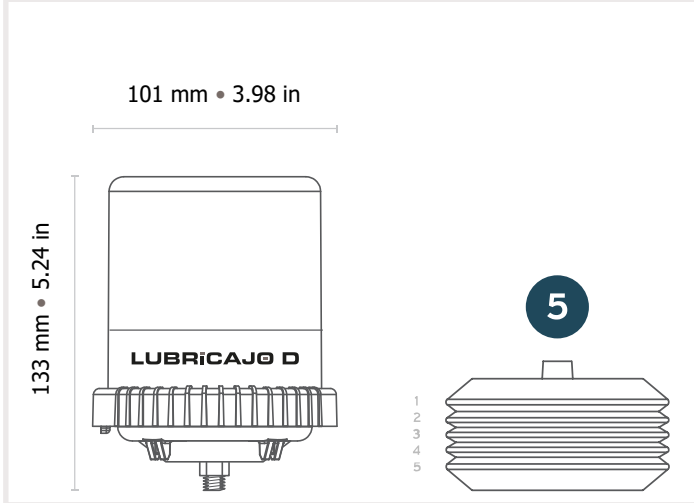

LUBRICAJO D

Dimension sheet

Volume 120 ml Art. no. LJ-EM-D-120

Volume 240 ml Art. no. LJ-EM-D-240

Volume 480 ml Art. no. LJ-EM-D-480