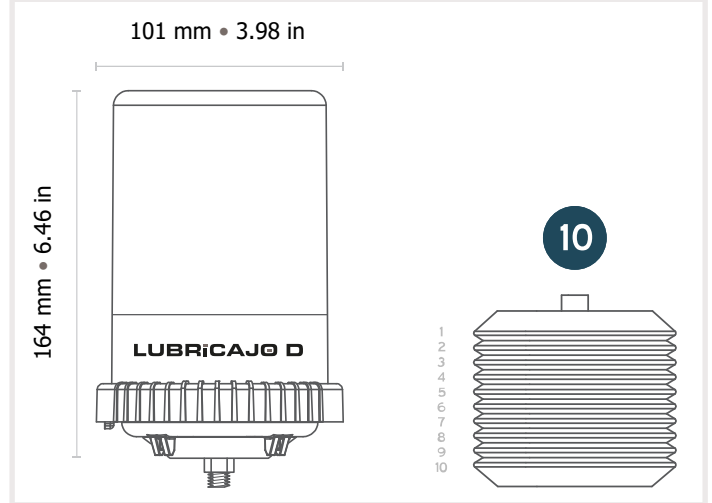

LUBRICAJO D

Dimension sheet

Volume 120 ml Art. no. LJ-EM-D-120

Volume 240 ml Art. no. LJ-EM-D-240

Volume 480 ml Art. no. LJ-EM-D-480