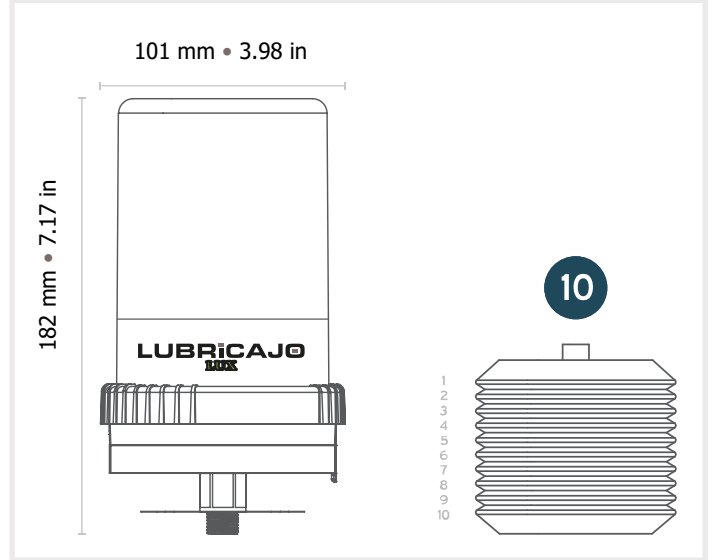

## Dimension sheet

**Volume 120 ml** Art. no. LJ-EM-LX-120

**Volume 240 ml** Art. no. LJ-EM-LX-240

**Volume 480 ml** Art. no. LJ-EM-LX-480