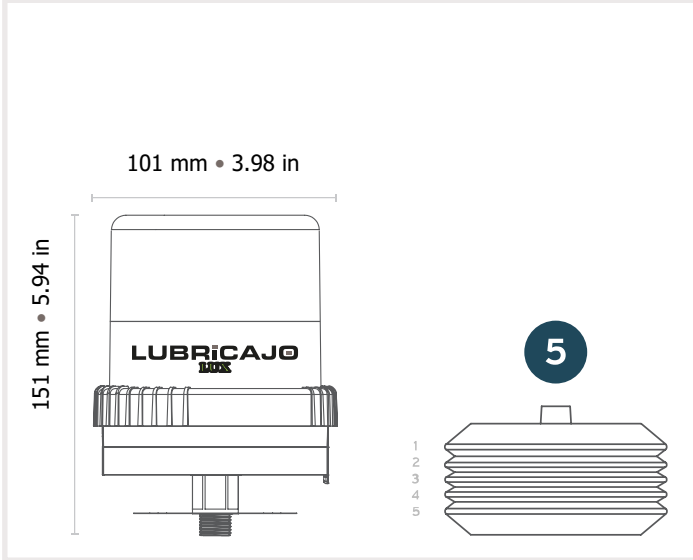

## Dimension sheet

**Volume 120 ml** Art. no. LJ-EM-LX-120

**Volume 240 ml** Art. no. LJ-EM-LX-240

**Volume 480 ml** Art. no. LJ-EM-LX-480