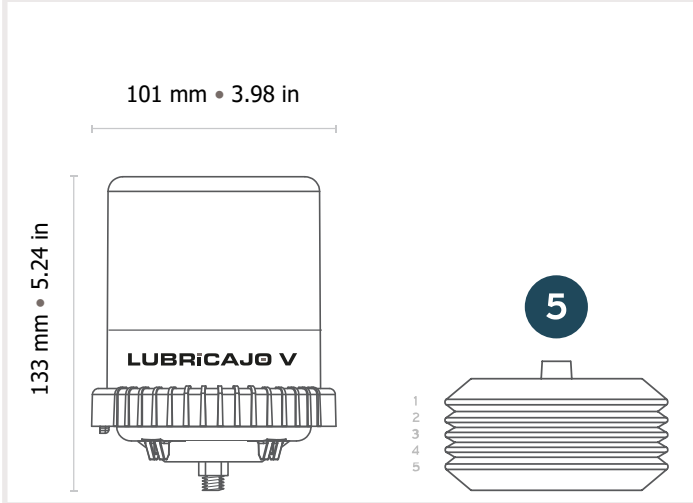

LUBRICAJO V

Dimension sheet

Volume 120 ml Art. no. LJ-EM-V-120

Volume 240 ml Art. no. LJ-EM-V-240

Volume 480 ml Art. no. LJ-EM-V-480