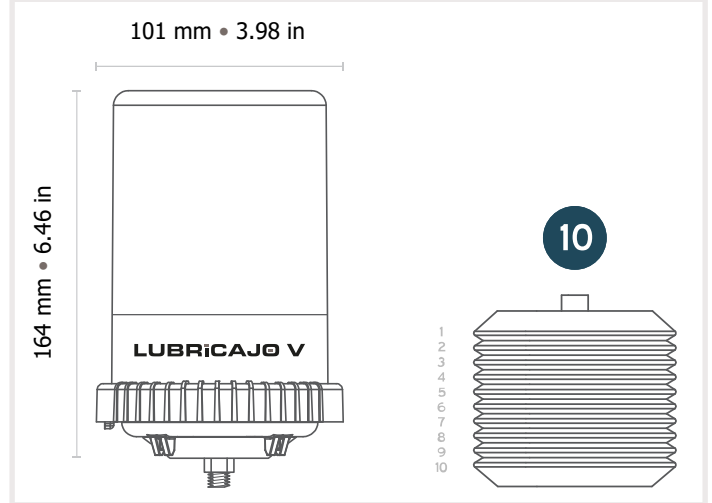

LUBRICAJO V

Dimension sheet

Volume 120 ml Art. no. LJ-EM-V-120

Volume 240 ml Art. no. LJ-EM-V-240

Volume 480 ml Art. no. LJ-EM-V-480